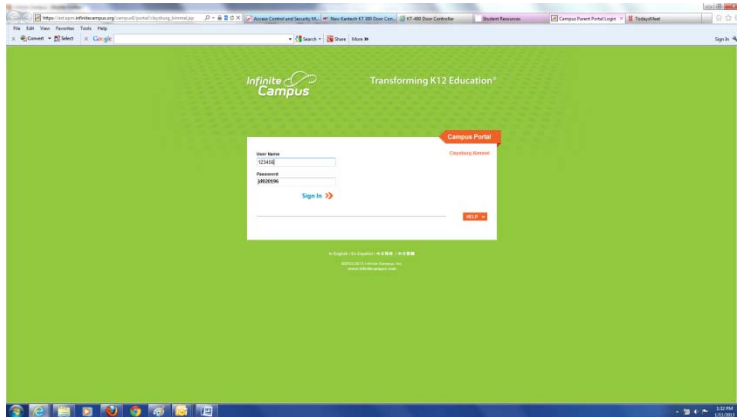

## Claysburg-Kimmel Student access to student portal.

To access student grades go to:

<http://www.cksdbulldogs.com>

Click on Infinite Campus from the Quick Link menu on the right.

Enter your username and password.

Your username is your student ID and your password is "<first name initial><last name initial><birthdate MMDDYY>" If you have a 4 digit lunch ID add 00. IE:1234 would be 001234

John Doe with a birthday of February 1 1996 would have a password of jd020196